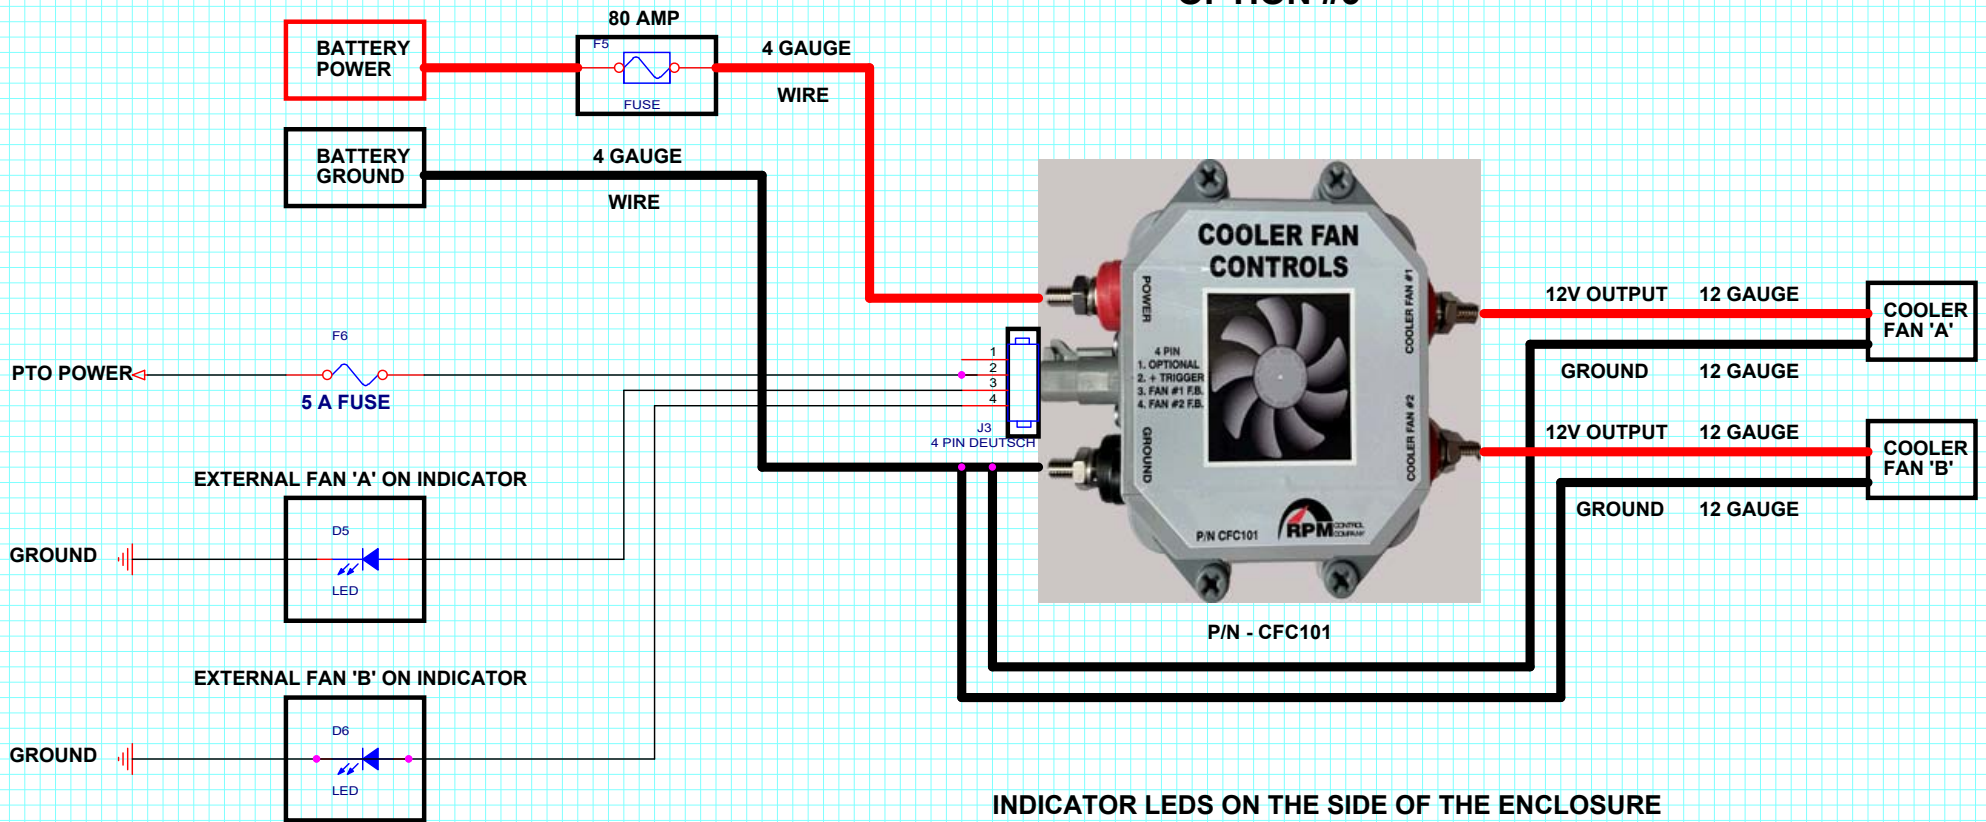

CFC101 INSTALLATION GROUND THERMO SWITCH ACTIVATED OPTION #2

INDICATOR LEDS ON THE SIDE OF THE ENCLOSURE

NOTE* YOU MUST CUT THE MARKED WIRE GOING TO THE GROUND STUD INSIDE THE CONTROLLER.

RPM Control Co. 1525 Windham RD 12 Simcoe, Ont. N3Y 4K3			
Title		Schematic	
CFC101 INSTALLATION OPTION #2			
Size	Document Number	Contract Number	Rev
B	EMA-12345678	US987654	A
Date:	Thursday, April 02, 2020	Sheet	1 of 1

CFC101 INSTALLATION PTO ACTIVATED OPTION #3

INDICATOR LEDS ON THE SIDE OF THE ENCLOSURE

RPM Control Co. 1525 Windham RD 12 Simcoe, Ont. N3Y 4K3			
Title		Schematic	
CFC101 INSTALLATION OPT#3		/	
Size	Document Number	Contract Number	Rev
B	EMA-12345678	US987654	A
Date:	Thursday, April 02, 2020	Sheet	1 of 1