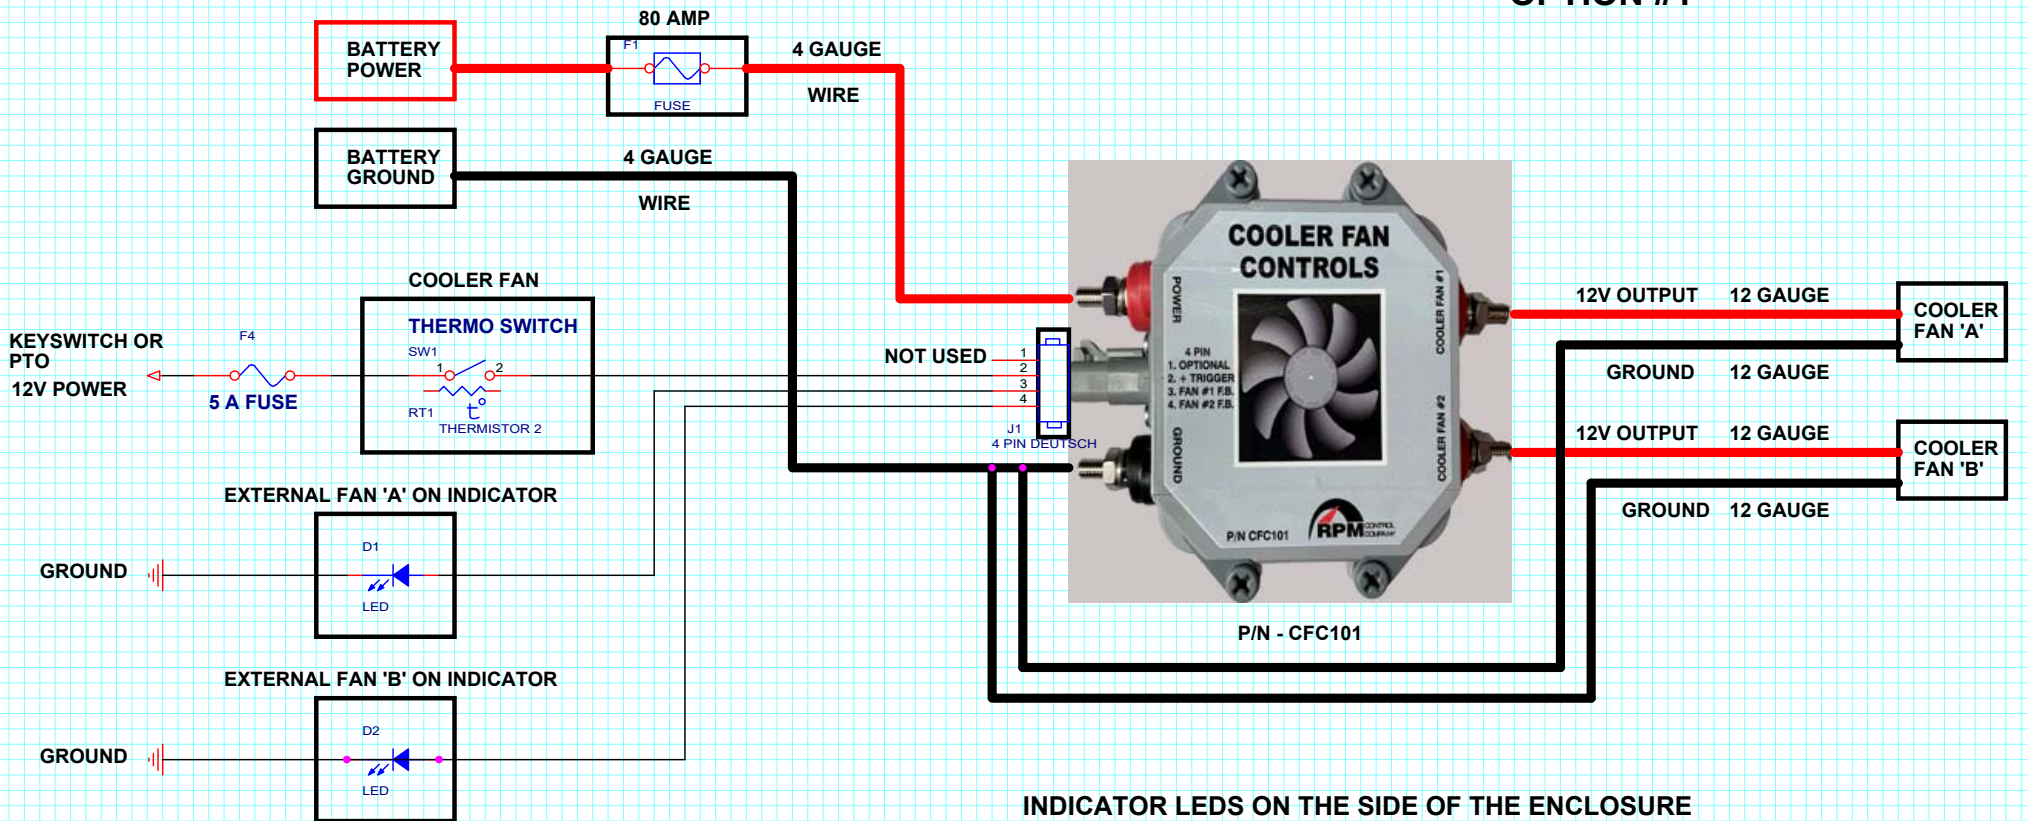

CFC101 INSTALLATION 12V THERMO SWITCH ACTIVATED OPTION #1

INDICATOR LEDS ON THE SIDE OF THE ENCLOSURE

RPM Control Co. 1525 Windham RD 12 Simcoe, Ont. N3Y 4K3			
Title		Schematic	
CFC101 INSTALLATION OPT#1		/	
Size	Document Number	Contract Number	Rev
B	EMA-12345678	US987654	A
Date:	Thursday, April 02, 2020	Sheet	1 of 1

CFC101 INSTALLATION GROUND THERMO SWITCH ACTIVATED OPTION #2

INDICATOR LEDS ON THE SIDE OF THE ENCLOSURE

NOTE* YOU MUST CUT THE MARKED WIRE GOING TO THE GROUND STUD INSIDE THE CONTROLLER.

RPM Control Co. 1525 Windham RD 12 Simcoe, Ont. N3Y 4K3			
Title		Schematic	
CFC101 INSTALLATION OPTION #2			
Size	Document Number	Contract Number	Rev
B	EMA-12345678	US987654	A
Date:	Thursday, April 02, 2020	Sheet	1 of 1