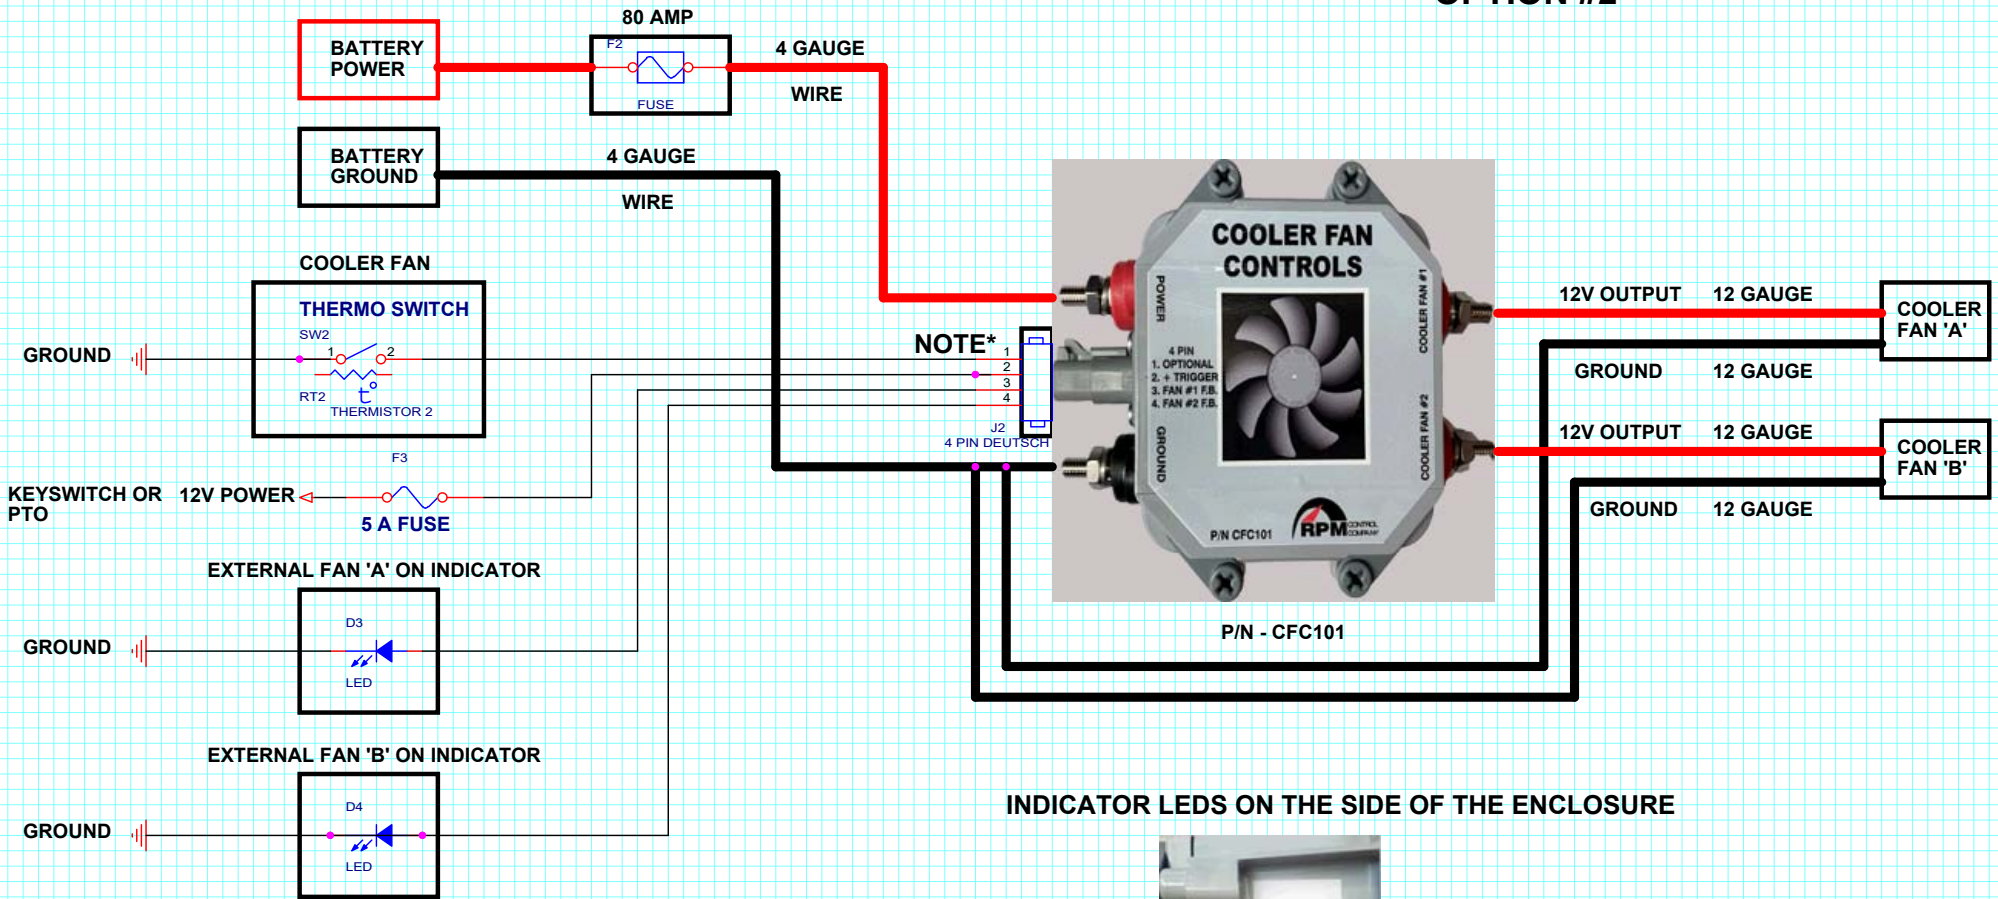

CFC101 INSTALLATION 12V THERMO SWITCH ACTIVATED OPTION #1

INDICATOR LEDS ON THE SIDE OF THE ENCLOSURE

RPM Control Co. 1525 Windham RD 12 Simcoe, Ont. N3Y 4K3			
Title		Schematic	
CFC101 INSTALLATION OPT#1		/	
Size	Document Number	Contract Number	Rev
B	EMA-12345678	US987654	A
Date:	Thursday, April 02, 2020	Sheet	1 of 1

CFC101 INSTALLATION GROUND THERMO SWITCH ACTIVATED OPTION #2

INDICATOR LEDS ON THE SIDE OF THE ENCLOSURE

NOTE* YOU MUST CUT THE MARKED WIRE GOING TO THE GROUND STUD INSIDE THE CONTROLLER.

RPM Control Co. 1525 Windham RD 12 Simcoe, Ont. N3Y 4K3			
Title		Schematic	
CFC101 INSTALLATION OPTION #2			
Size	Document Number	Contract Number	Rev
B	EMA-12345678	US987654	A
Date:	Thursday, April 02, 2020	Sheet	1 of 1

CFC101 INSTALLATION PTO ACTIVATED OPTION #3

INDICATOR LEDS ON THE SIDE OF THE ENCLOSURE

RPM Control Co. 1525 Windham RD 12 Simcoe, Ont. N3Y 4K3			
Title		Schematic	
CFC101 INSTALLATION OPT#3		/	
Size	Document Number	Contract Number	Rev
B	EMA-12345678	US987654	A
Date:	Thursday, April 02, 2020	Sheet	1 of 1