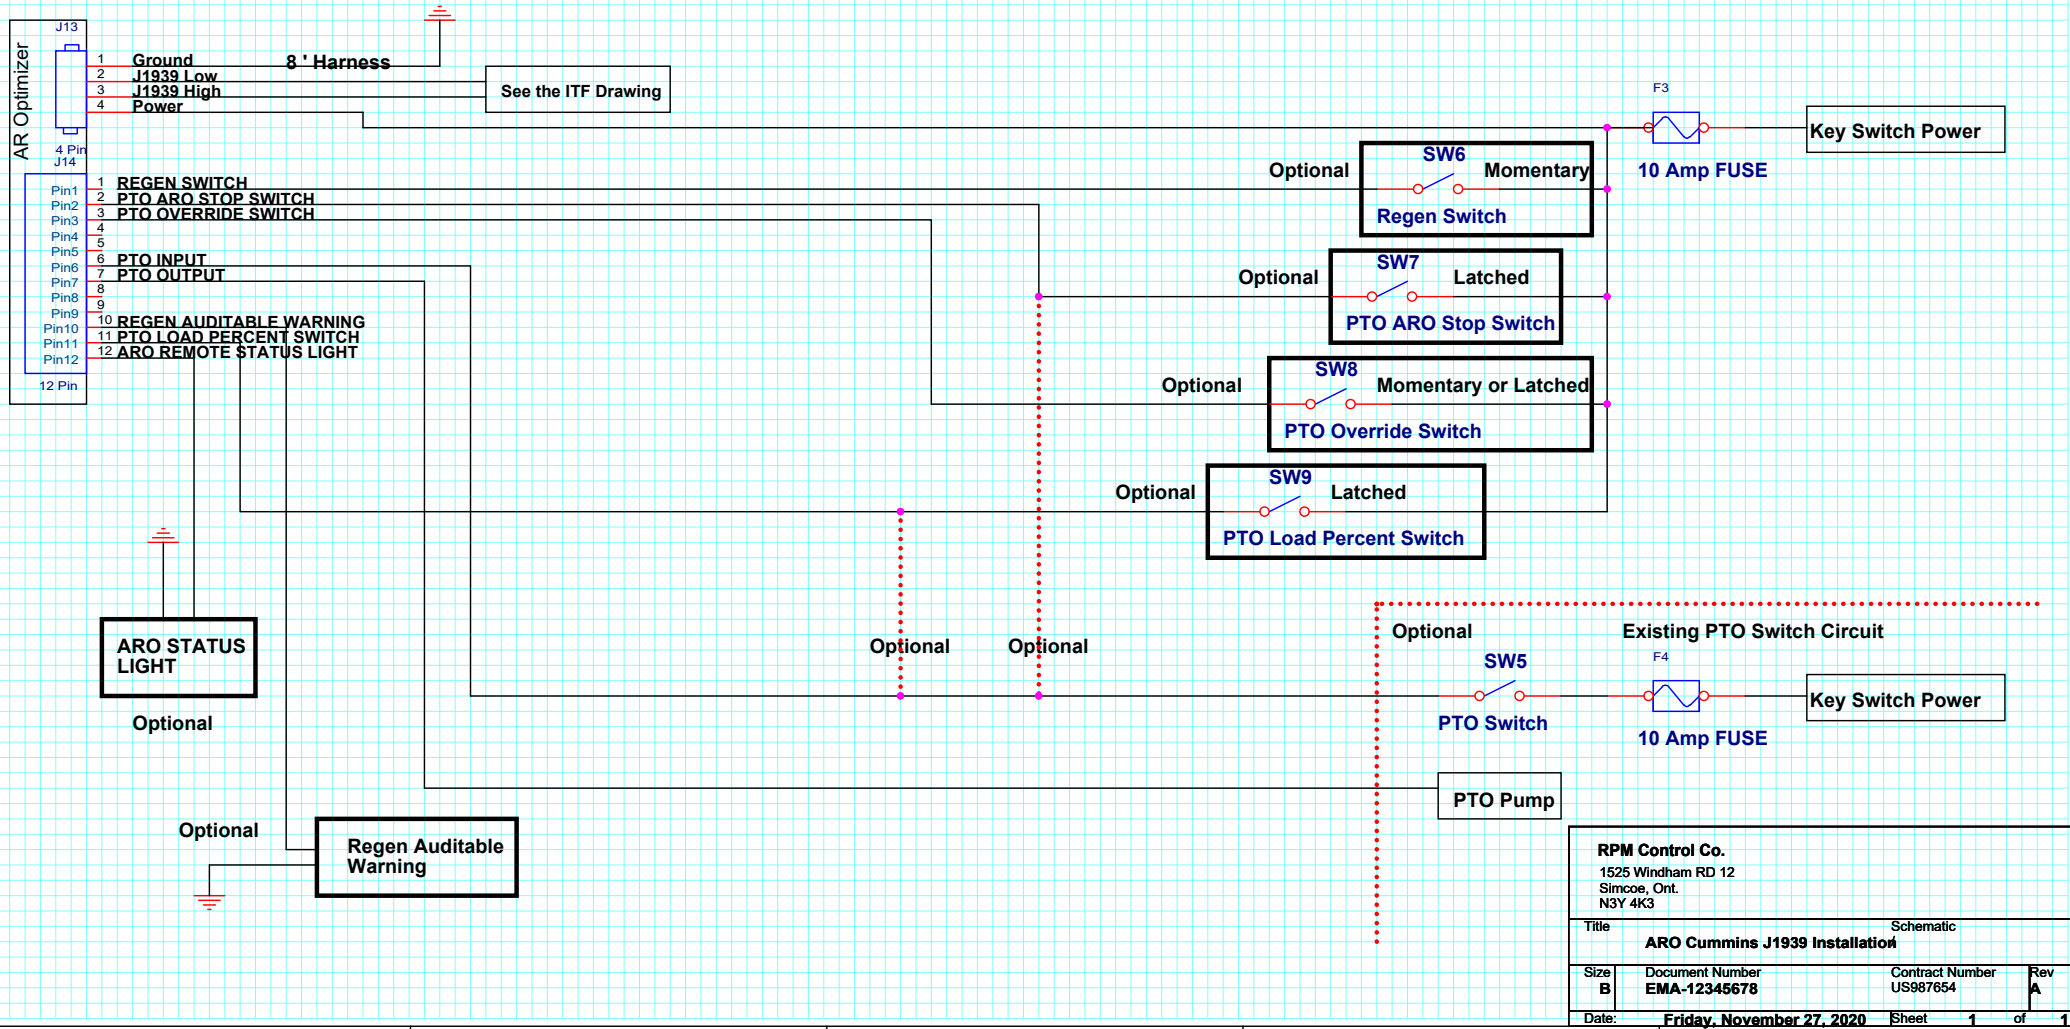

AUTO REGEN OPTIMIZER CUMMINS J1939 INSTALL WITH PTO OPTIONS

RPM Control Co. 1525 Windham RD 12 Simcoe, Ont. N3Y 4K3			
Title			Schematic
ARO Cummins J1939 Installation			
Size	Document Number	Contract Number	Rev
B	EMA-12345678	US987654	A
Date:	Friday, November 27, 2020	Sheet	1 of 1