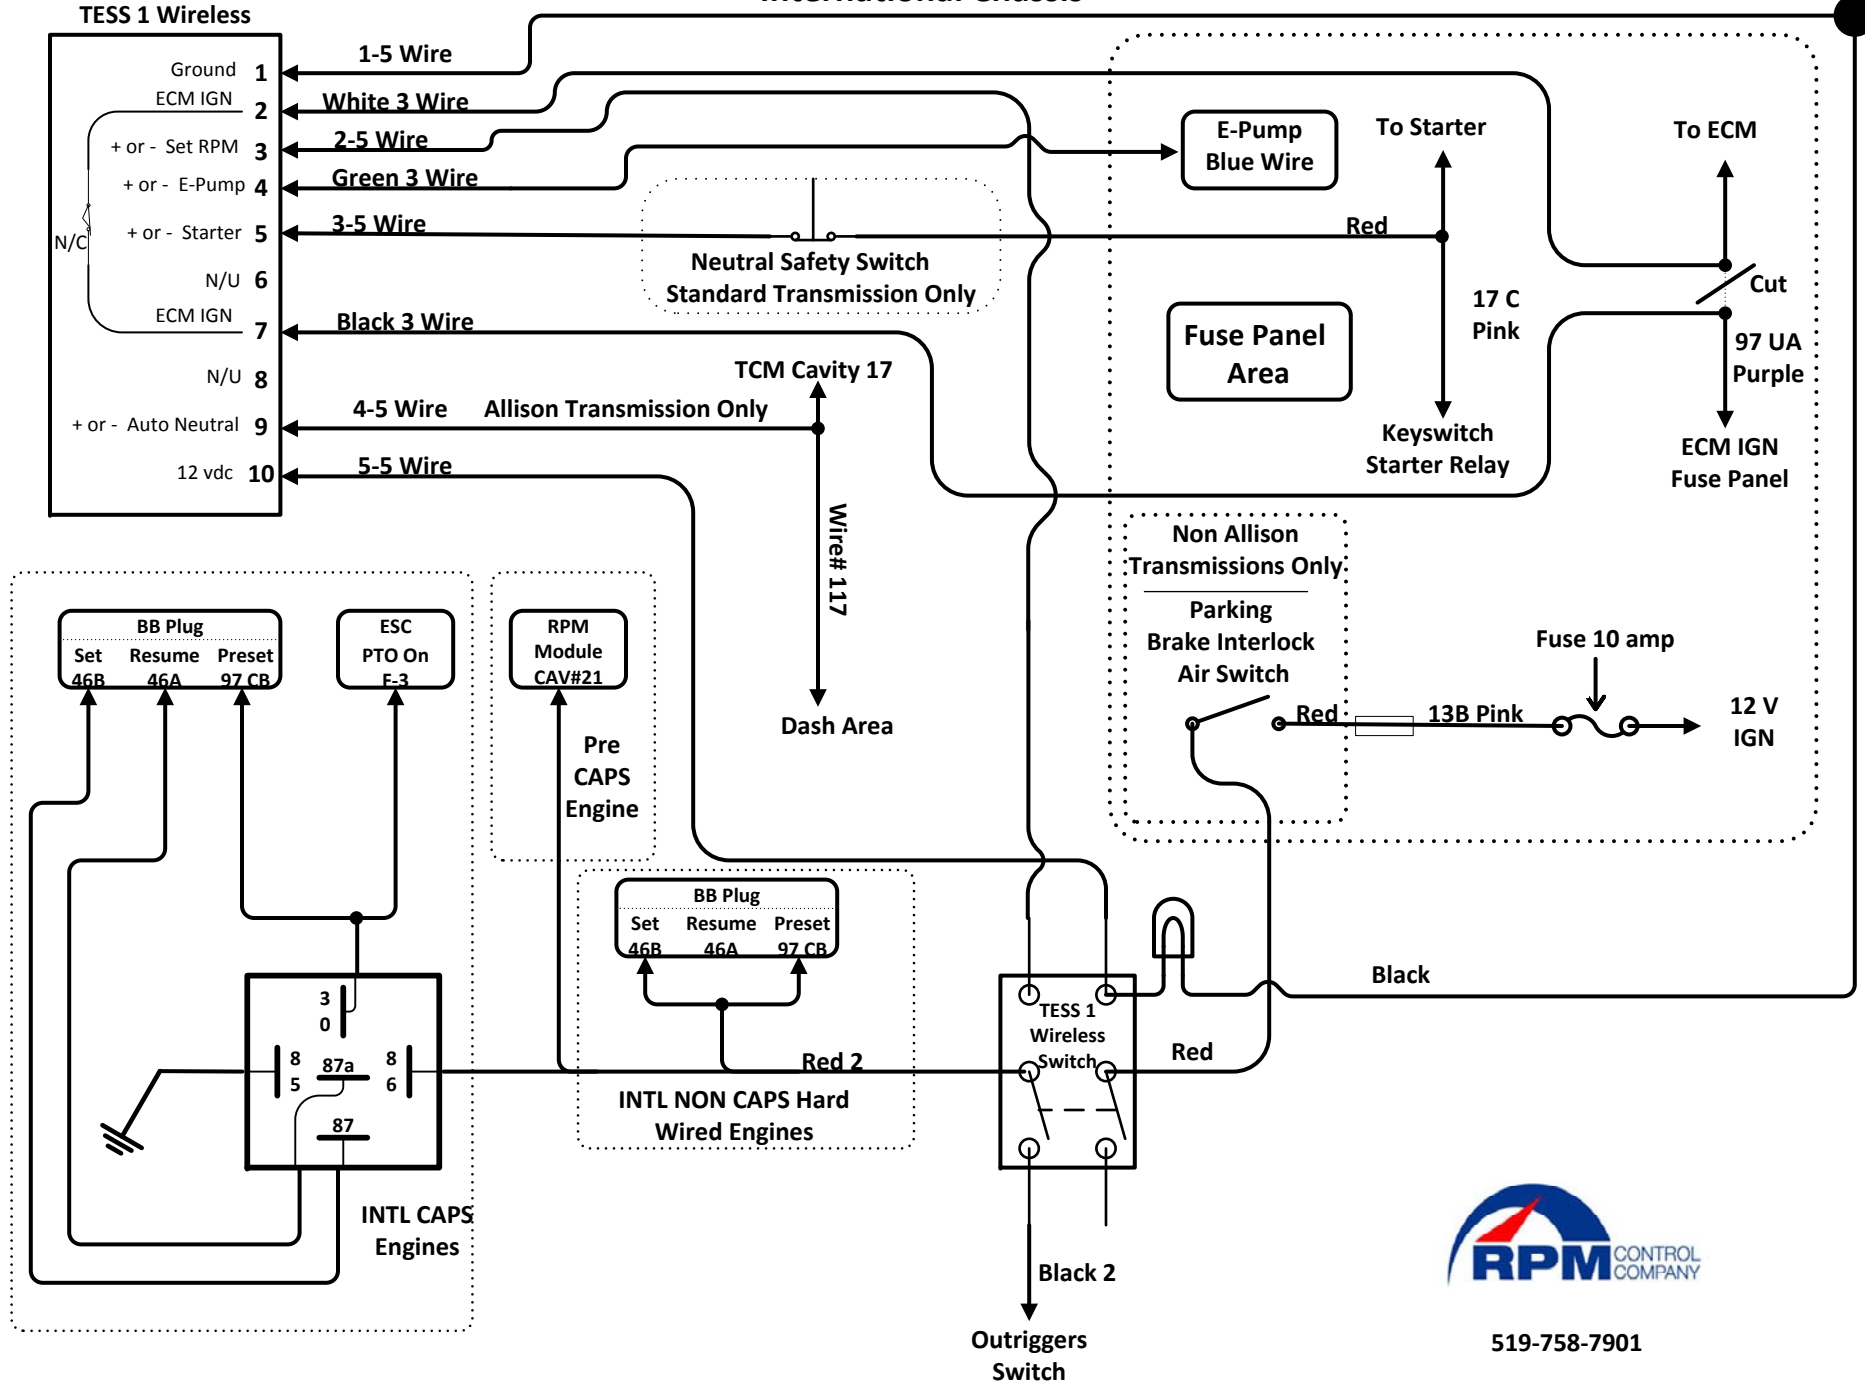

# Basic Drawing of the TESS 1 Wireless Install International Chassis

Ground Stud  
Firewall

519-758-7901